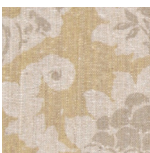

## PRINTS

*Anthea*

02 Mauve  
42000-105

Knit backing recommended for  
light upholstery

**Material**  
100% Silk

**Horizontal Repeat**  
65cm / 25.6"

**Sold By**  
Metres / Yards

**Usage**  
Draperies / Light Upholstery

**Width**  
130cm / 51.2"

**Vertical Repeat**  
79cm / 31.1"

**Minimum**  
2 Metres / 2 Yards

**Care**  
Dry Clean Only

COLOURS: 5 Available Colours

01 Saffron

02 Mauve

06 Blue