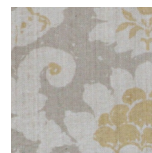

MADEAUX

by Richard Smith

Full Width 130cm / 51.2"

PRINTS

Anthea

02 Mauve
42000-105

Knit backing recommended for
light upholstery

Material
100% Silk

Horizontal Repeat
65cm / 25.6"

Sold By
Metres / Yards

Usage
Draperies / Light Upholstery

Width
130cm / 51.2"

Vertical Repeat
79cm / 31.1"

Minimum
2 Metres / 2 Yards

Care
Dry Clean Only

COLOURS: 5 Available Colours

09 Dove