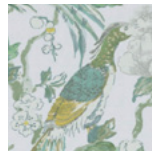

## COLOURS: 5 Available Colours

01 Morning Light

02 Moss

03 Midnight Forest (Glazed)

04 Golden Teal (Glazed)

05 Opal (Linen)

06 Summer Breeze (Indoor/Outdoor)