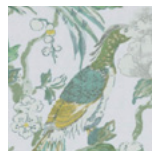

04 Golden Teal (Glazed)