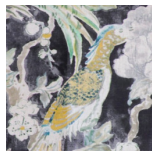

#### Care

Dry Clean Only

COLOURS: 5 Available Colours

01 Morning Light

02 Moss

03 Midnight Forest (Glazed)

04 Golden Teal (Glazed)

05 Opal (Linen)