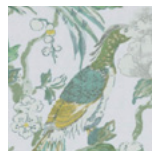

## COLOURS: 5 Available Colours

01 Morning Light

02 Moss

03 Midnight  
Forest (Glazed)

04 Golden Teal  
(Glazed)

05 Opal (Linen)

06 Summer  
Breeze (Indoor/  
Outdoor)