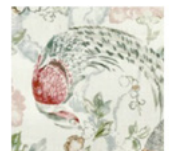

## COLOURS: 5 Available Colours

01 Morning Light

02 Moss

03 Midnight  
Forest (Glazed)

04 Golden Teal  
(Glazed)

05 Opal (Linen)

06 Summer  
Breeze (Indoor/  
Outdoor)