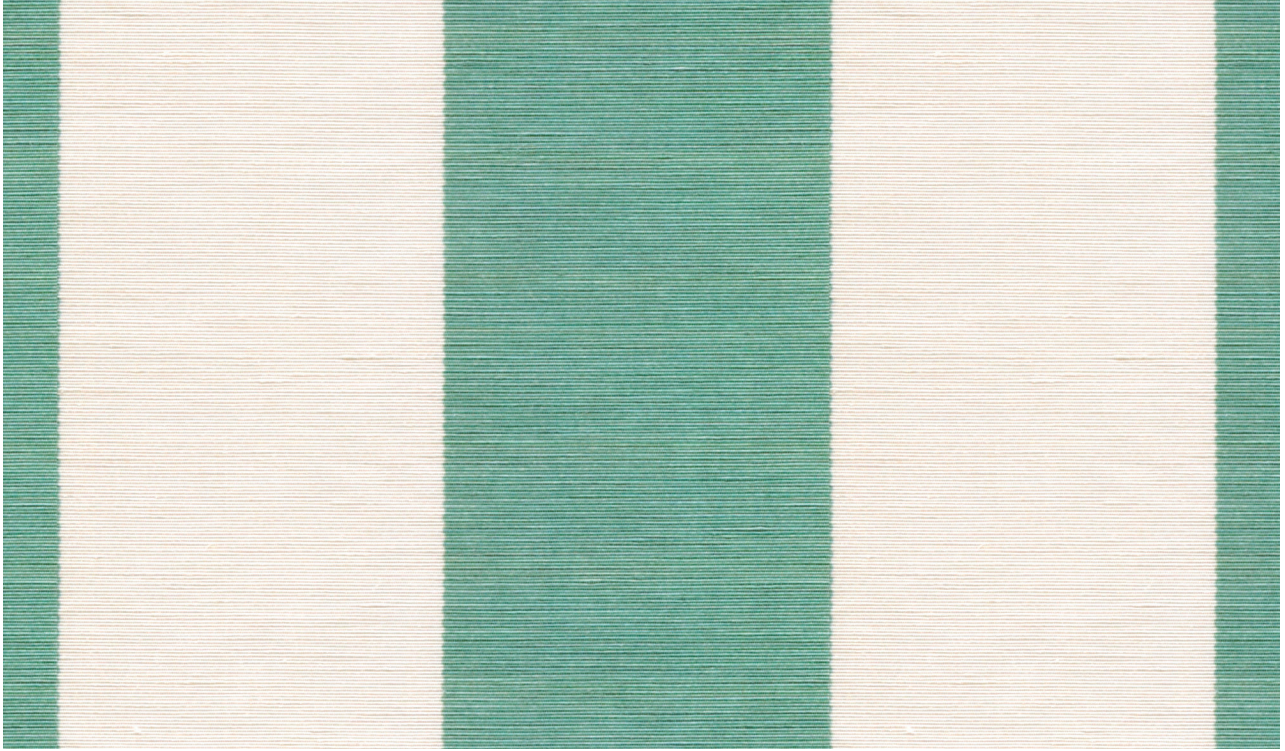

MADEAUX

by Richard Smith

Area Shown 30cm / 12"

PRINTS

Cary

03 Green
42242-110

Knit backing recommended for
light upholstery

Material

69% Linen / 31% Silk

Horizontal Repeat

Stripe Width - 8.5cm / 3.3"

Sold By

Metres / Yards

Usage

Drapery / Light Upholstery

Width

01 Pale Blue

02 Pink

03 Green