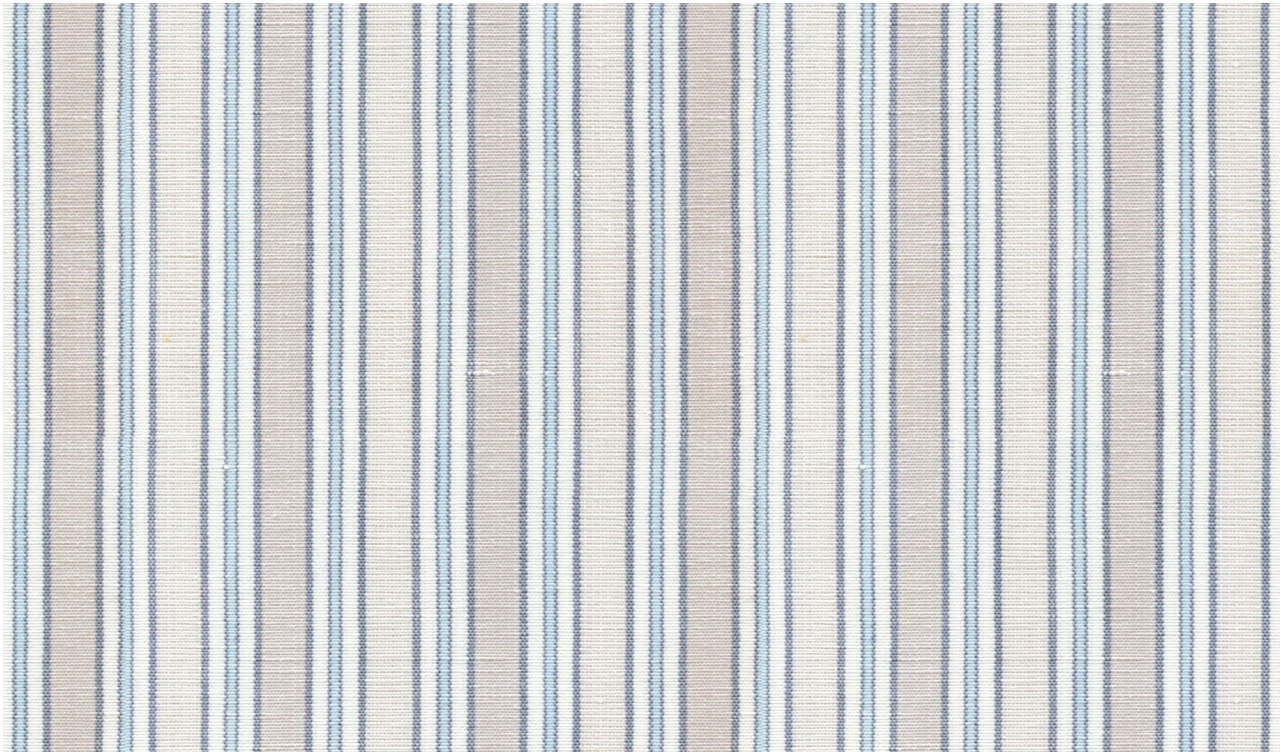

# MADEAUX

by Richard Smith

Area Shown 30cm / 12"

### *Covehurst Stripe*

03 Indigo/Sky  
42020-110

## COLOURS: 5 Available Colours

01 Sandy Cove

02 Celery/  
Seafoam

03 Indigo/Sky

04 Ocean/Fawn

05 Driftwood/  
Coral