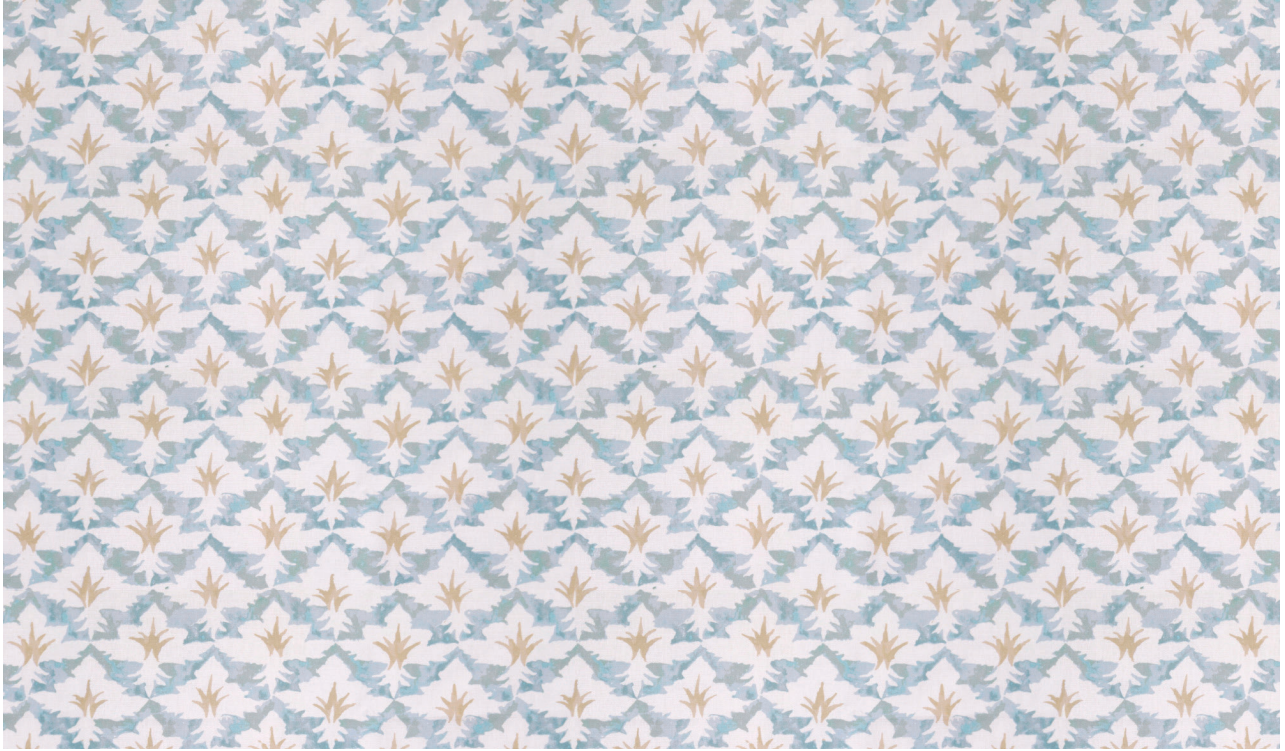

MADEAUX

by Richard Smith

Area Shown 150cm / 59"

PRINTS

Foglia

01 Blue
42246-100

Material

50% Linen / 40% Cotton / 10%Nylon

Width

138cm / 54.3"

Horizontal Repeat

27cm / 10.6"

Vertical Repeat

25cm / 9.8"

Sold By

Metres / Yards

Minimum

2 Metres / 2 Yards

Usage

Draperly / Upholstery
40,000 Rubs

Care

Dry Clean Only

COLOURS: 3 Available Colours