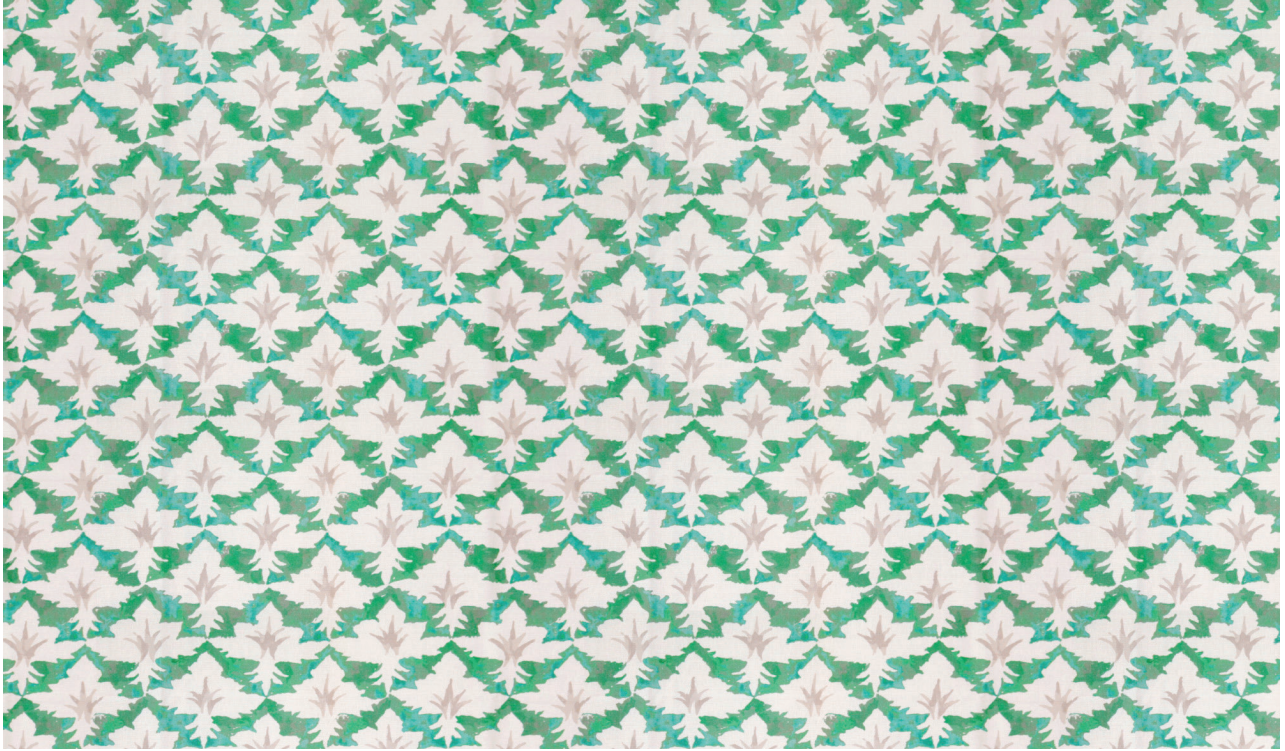

MADEAUX

by Richard Smith

Area Shown 150cm / 59"

PRINTS

Foglia

02 Green
42246-105

Material

50% Linen / 40% Cotton / 10%Nylon

Width

138cm / 54.3"

Horizontal Repeat

27cm / 10.6"

Vertical Repeat

25cm / 9.8"

Sold By

Metres / Yards

Minimum

2 Metres / 2 Yards

Usage

Draperly / Upholstery
40,000 Rubs

Care

Dry Clean Only

COLOURS: 3 Available Colours

01 Blue