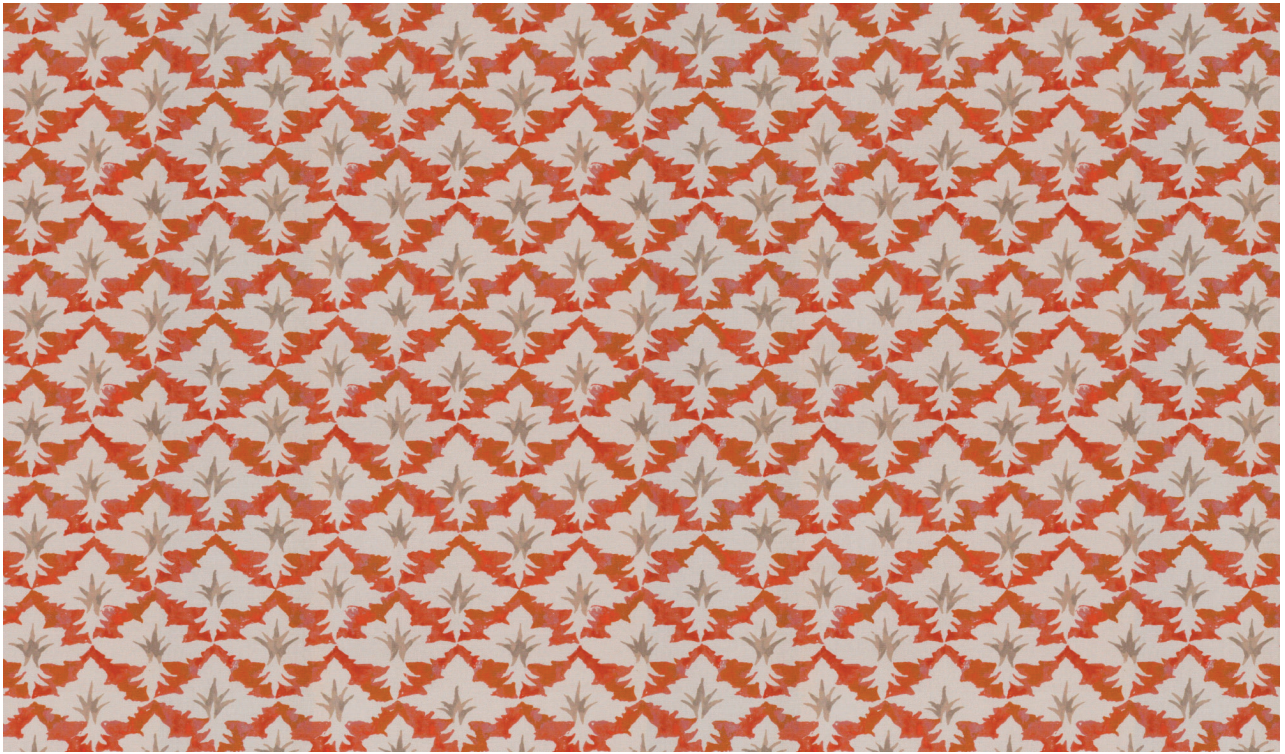

MADEAUX

by Richard Smith

Area Shown 150cm / 59"

PRINTS

Foglia

03 Red
42246-110

Material

50% Linen / 40% Cotton / 10%Nylon

Width

138cm / 54.3"

Horizontal Repeat

27cm / 10.6"

Vertical Repeat

25cm / 9.8"

Sold By

Metres / Yards

Minimum

2 Metres / 2 Yards

Usage

Draperly / Upholstery
40,000 Rubs

Care

Dry Clean Only

COLOURS: 3 Available Colours

01 Blue