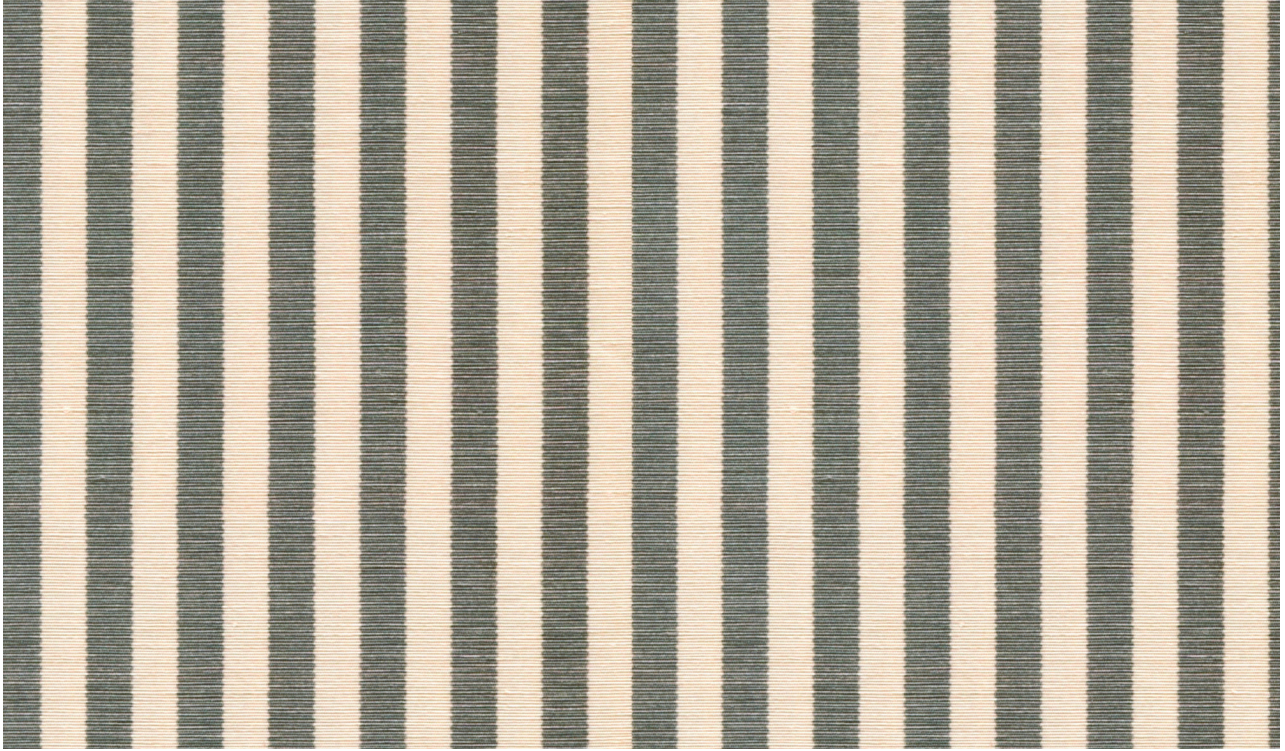

# MADEAUX

by Richard Smith

Area Shown 30cm / 12"

## PRINTS

*Grace*

03 Graphite  
42248-110

Knit backing recommended for  
light upholstery

## Material

69% Linen / 31% Silk

## Horizontal Repeat

Stripe Width - 1 cm / 0.4"