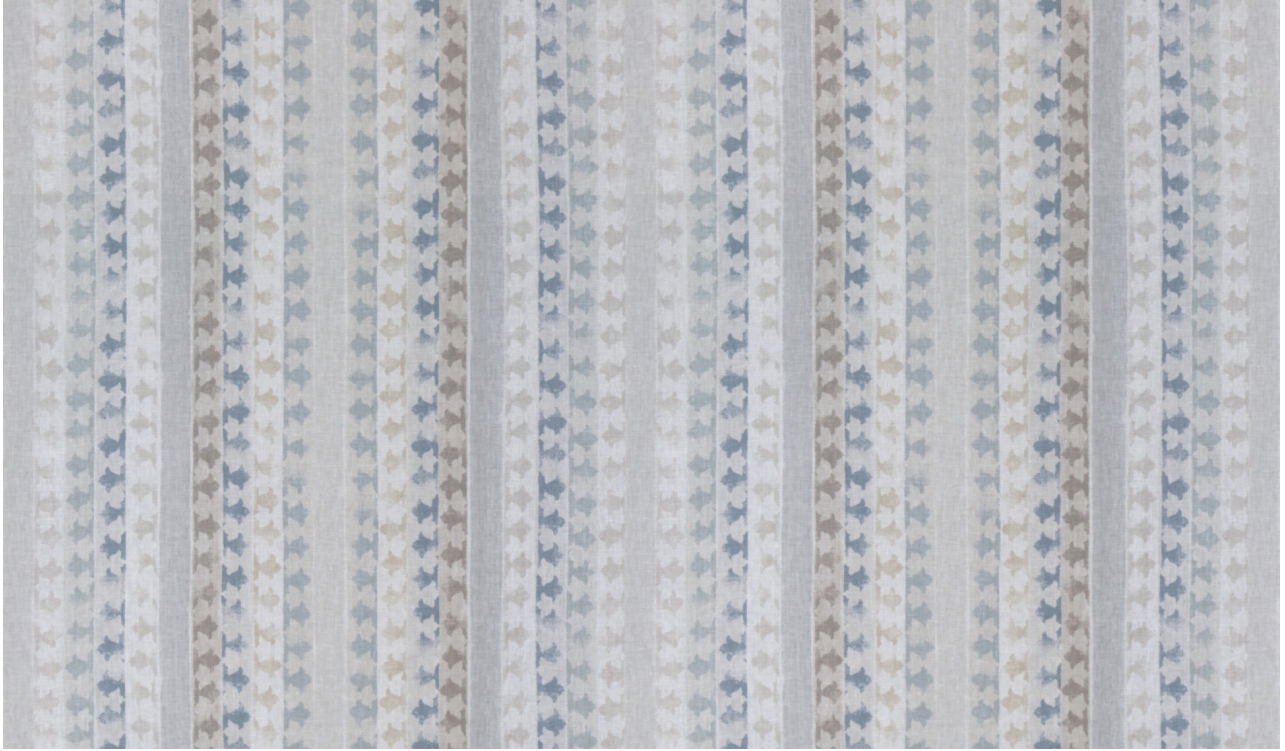

MADEAUX

by Richard Smith

Full Width 136cm / 53.75"

PRINTS

Jahan

01 Blue On Ecrú
42038-100

Knit backing recommended for
light upholstery

Material

55% Linen / 45% Cotton

Horizontal Repeat

67cm / 26.5"

Sold By

Metres / Yards

Usage

Draperies / Light Upholstery

Width

136cm / 53.75"

Vertical Repeat

67cm / 26.5"

Minimum

2 Metres / 2 Yards

Care

Dry Clean Only

COLOURS: 2 Available Colours

01 Blue On Ecrú

02 Red On Ecrú