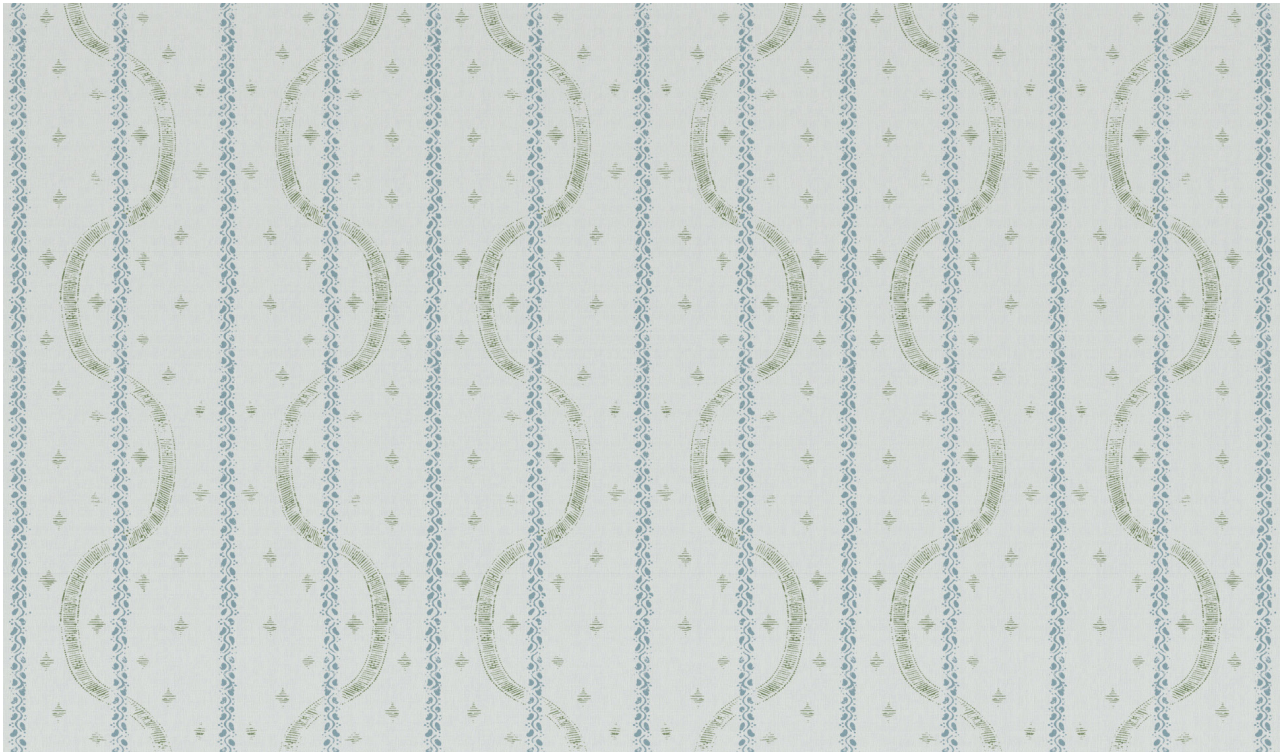

MADEAUX

by Richard Smith

Full Width 140cm / 55.1"

PRINTS

Miranda

02 Moss
42198-100

Knit backing recommended for
light upholstery

Material

100% Linen

Horizontal Repeat

44.5cm / 17.5"

Sold By

Metres / Yards

Usage

Draperies / Light Upholstery

Width

140cm / 55.1"

Vertical Repeat

34.5cm / 13.6"

Minimum

2 Metres / 2 Yards

Care

Dry Clean Only

COLOURS: 3 Available Colours