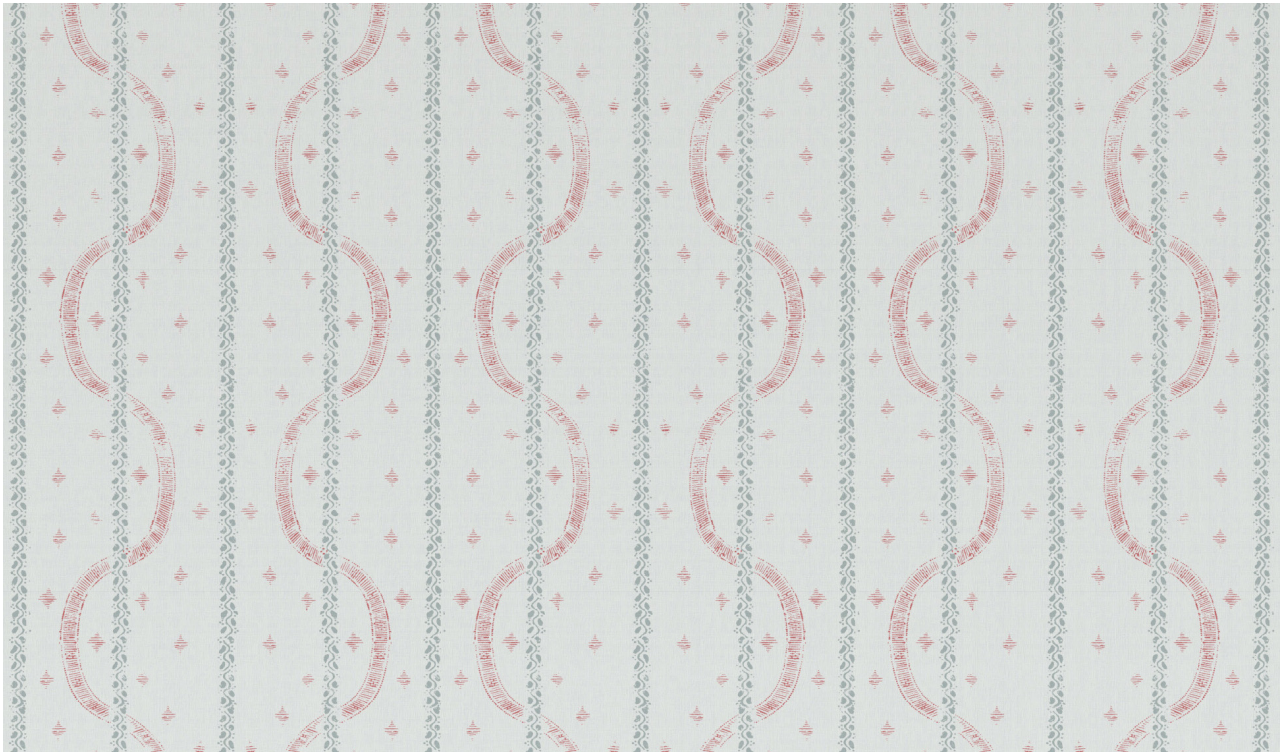

# MADEAUX

by Richard Smith

Full Width 140cm / 55.1"

## PRINTS

*Miranda*

03 Rose  
42198-110

Knit backing recommended for  
light upholstery

## Material

100% Linen

## Horizontal Repeat

44.5cm / 17.5"