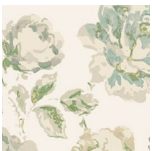

Vertical Repeat

111.5cm/44"

Minimum

2 Metres / 2 Yards

Care

Dry Clean Only

COLOURS: 2 Available Colours

01 Spring Sky