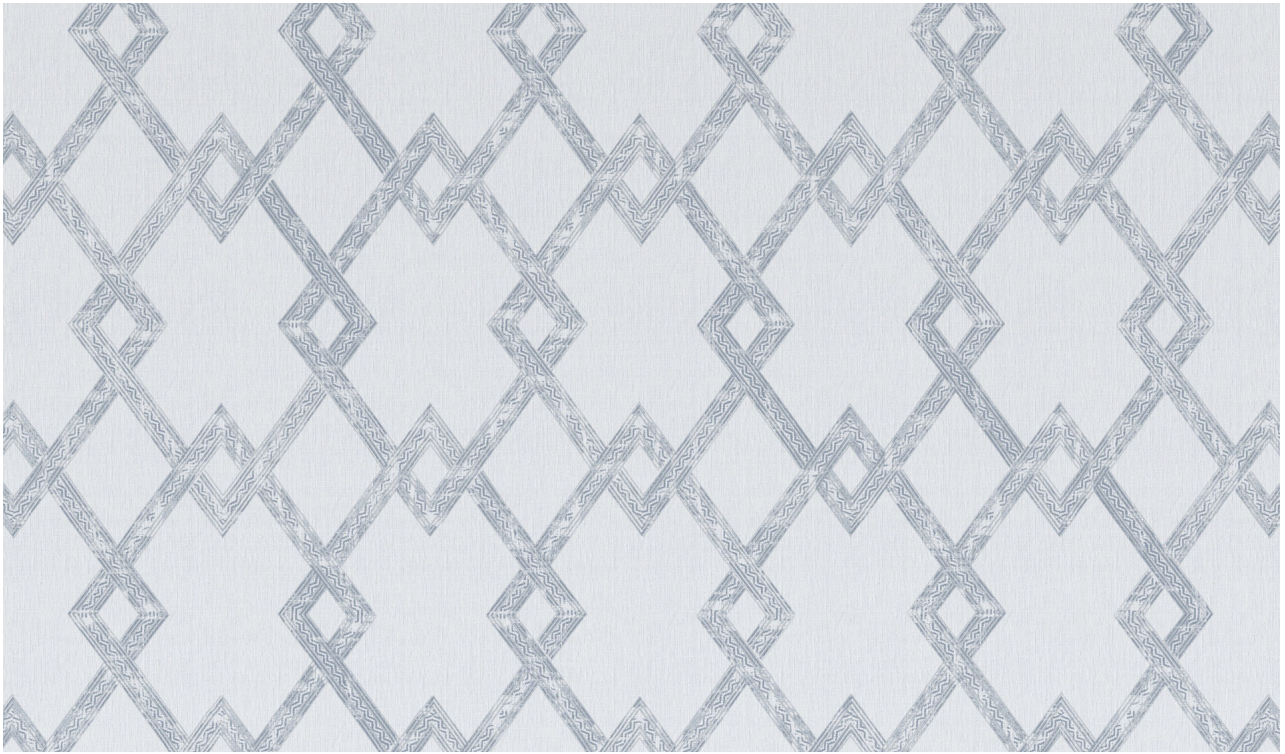

MADEAUX

by Richard Smith

Full Width 137cm / 53.9"

PRINTS

Treillage

01 Silver Cloud
42072-100

Knit backing recommended for
light upholstery

Material

100% Linen

Horizontal Repeat

44.5cm / 17.5"

Sold By

Metres / Yards

Usage

Draperly / Light Upholstery

Width

137cm / 53.9"

Vertical Repeat

62cm / 24.4"

Minimum

2 Metres / 2 Yards

Care

Dry Clean Only

COLOURS: 3 Available Colours