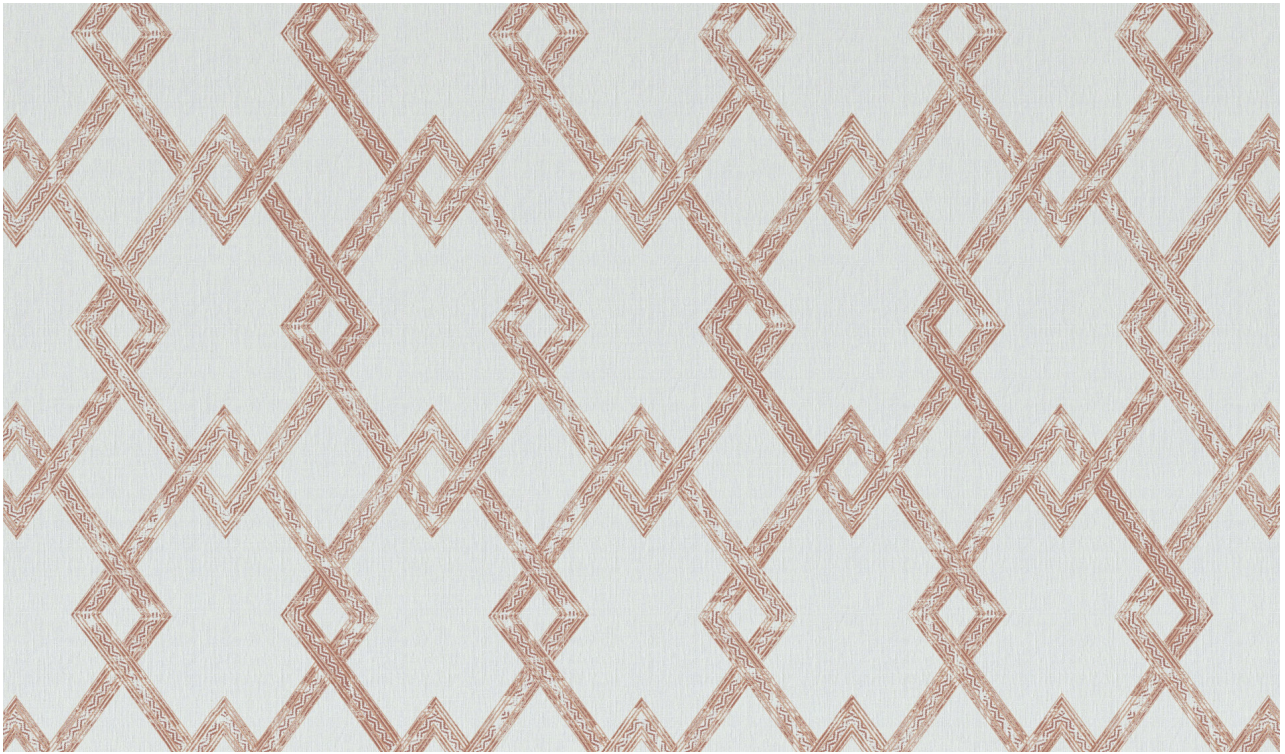

# MADEAUX

by Richard Smith

Full Width 137cm / 53.9"

### *Treillage*

03 Red Earth  
42072-110

Knit backing recommended for  
light upholstery

## Material

100% Linen

## COLOURS: 3 Available Colours

01 Silver Cloud

02 Sage

03 Red Earth