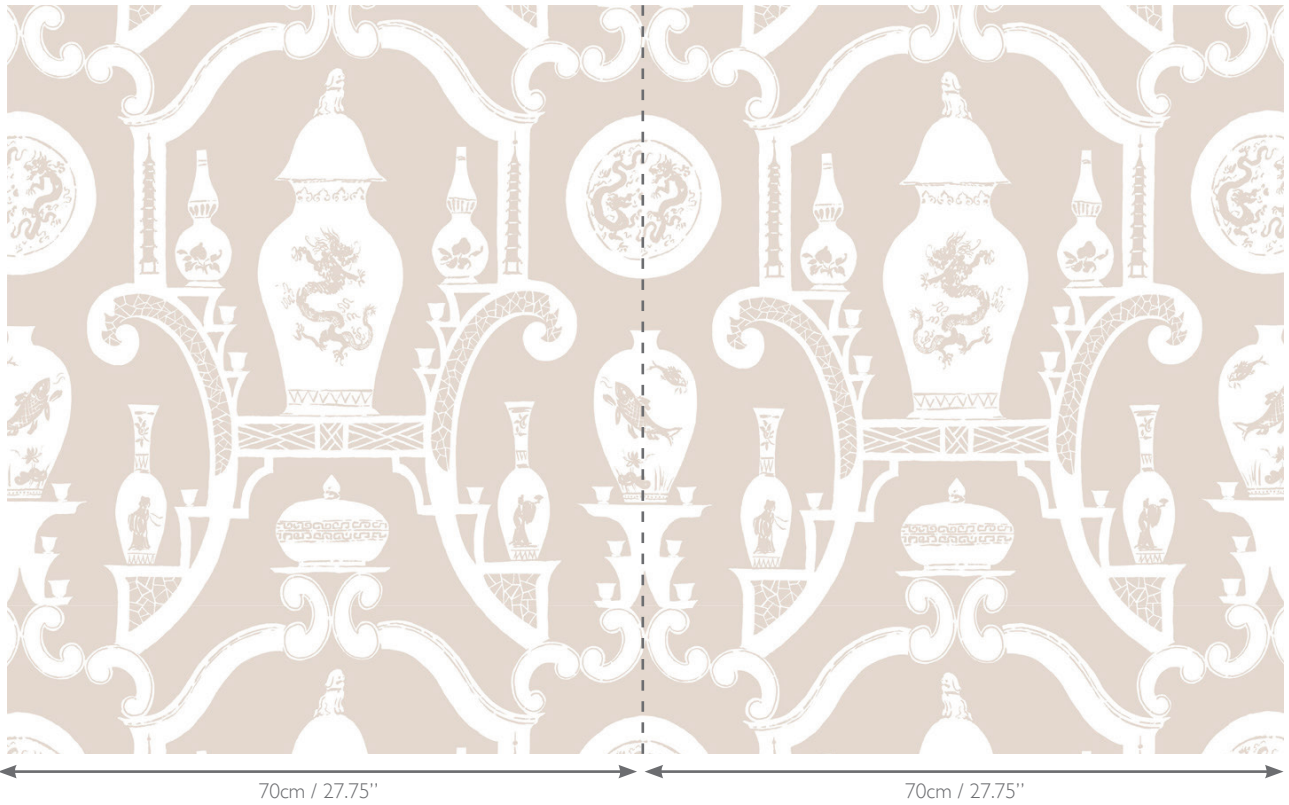

## WALL COVERING

#### Width

70cm / 27.75"

#### Horizontal Repeat

70cm / 27.75" Straight

## COLOURS: 10 Available Colours

01 Stone

02 Seacloud

03 Blanc De  
Chine

04 Imperial  
Yellow

05 Celadon  
Green

06 Teal On  
Natural

07 Indigo