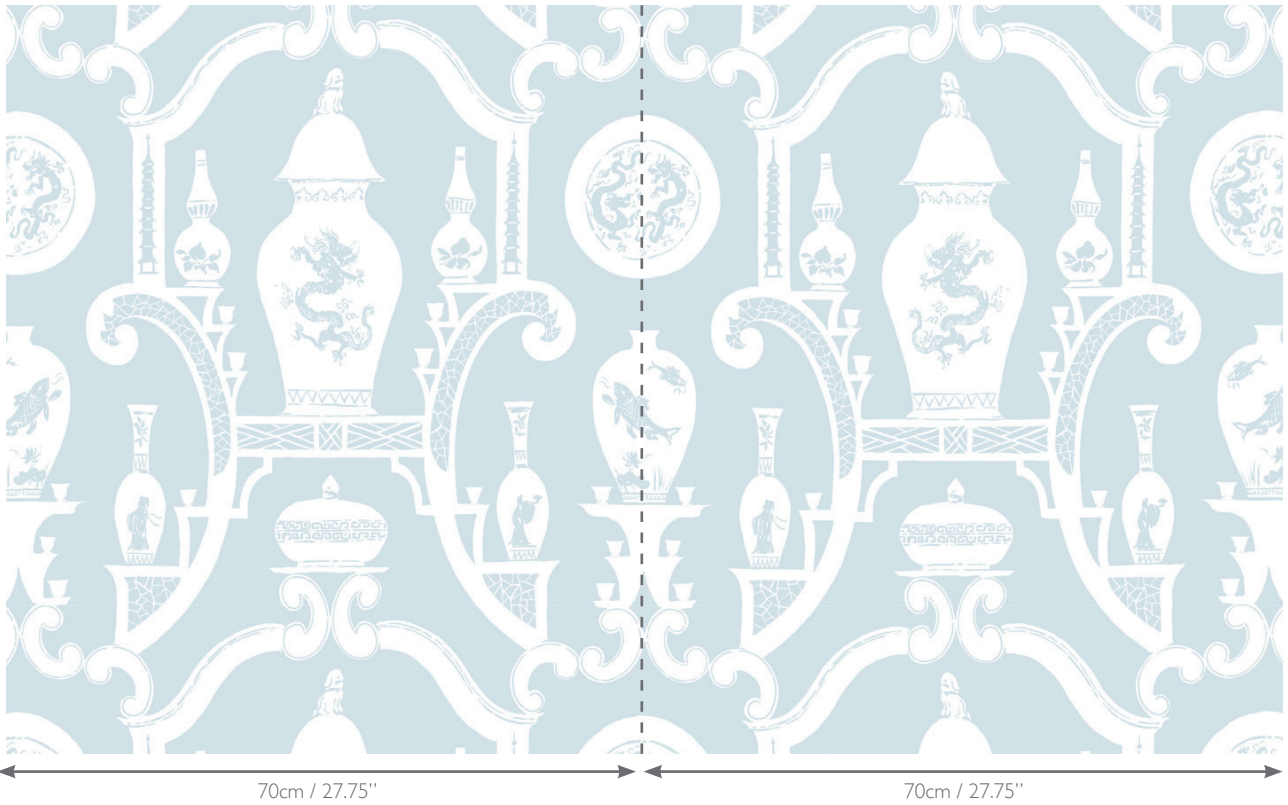

MADEAUX

by Richard Smith

WALL COVERING

Cathay

02 Seacloud
W1300-02

Material

Non-Woven Paper

Width

70cm / 27.75"

Horizontal Repeat

70cm / 27.75" Straight

Vertical Repeat

67.5cm / 26.75"

Sold By

10 Metre Roll / 10.9 Yard Roll

Minimum

2 Rolls

Roll Dimensions

70cm x 10m
27.75" x 10.9y

COLOURS: 10 Available Colours

01 Stone

02 Seacloud

03 Blanc De
Chine

04 Imperial
Yellow