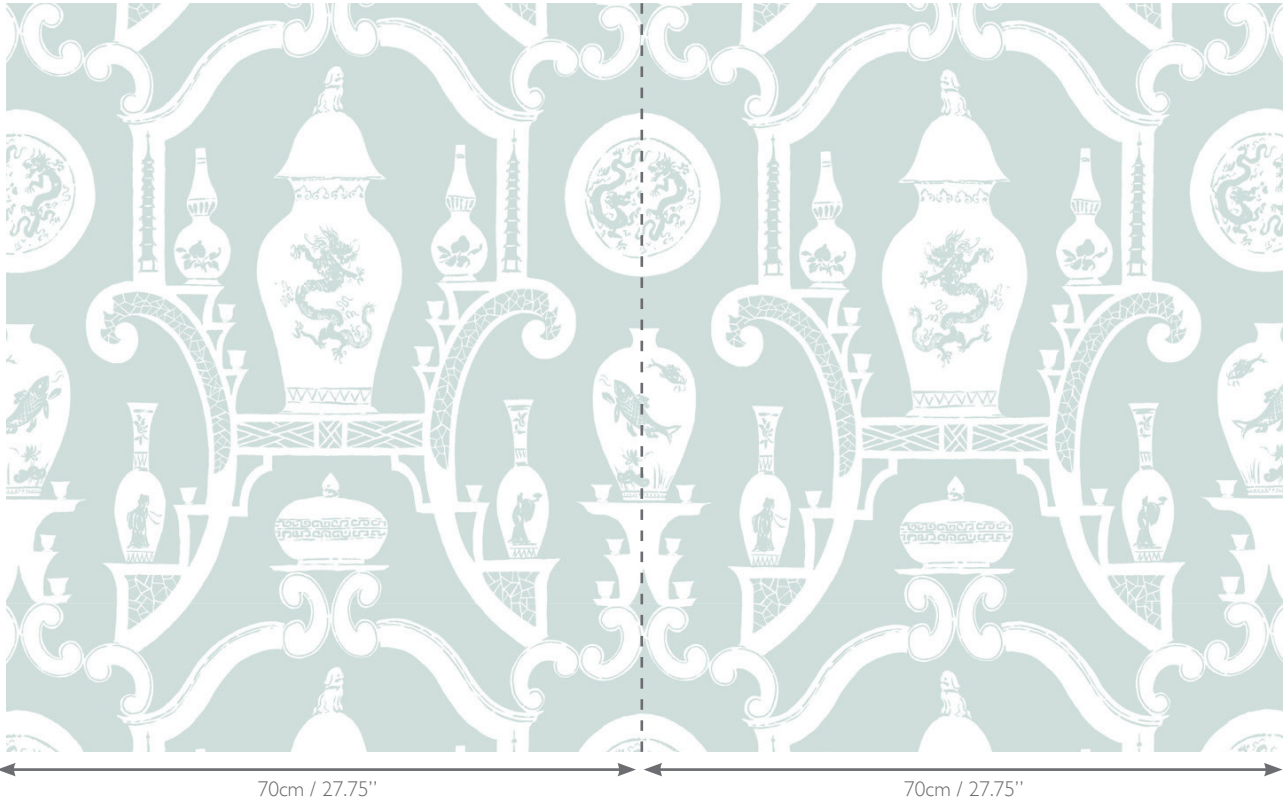

MADEAUX

by Richard Smith

WALL COVERING

Cathay

03 Blanc De Chine
W1300-03

Material

Non-Woven Paper

Width

70cm / 27.75"

Horizontal Repeat

70cm / 27.75" Straight

Vertical Repeat

67.5cm / 26.75"

Sold By

10 Metre Roll / 10.9 Yard Roll

Minimum

2 Rolls

Roll Dimensions

70cm x 10m
27.75" x 10.9y

COLOURS: 10 Available Colours

01 Stone

02 Seacloud

03 Blanc De Chine

04 Imperial Yellow