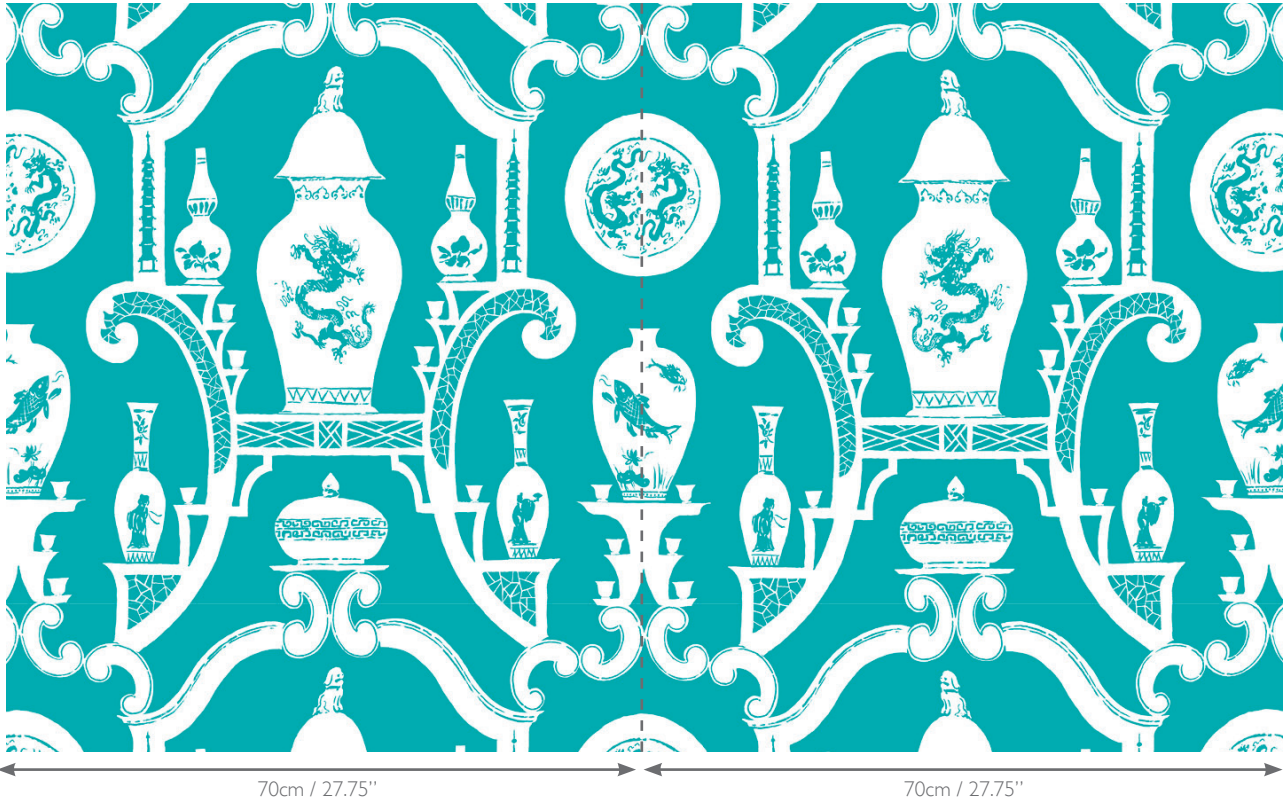

MADEAUX

by Richard Smith

WALL COVERING

Cathay

06 Teal
WI300-06

Material

Non-Woven Paper

Width

70cm / 27.75"

Horizontal Repeat

70cm / 27.75" Straight

Vertical Repeat

67.5cm / 26.75"

Sold By

10 Metre Roll / 10.9 Yard Roll

Minimum

2 Rolls

Roll Dimensions

70cm x 10m
27.75" x 10.9y

COLOURS: 10 Available Colours

01 Stone

02 Seacloud

03 Blanc De
Chine

04 Imperial
Yellow