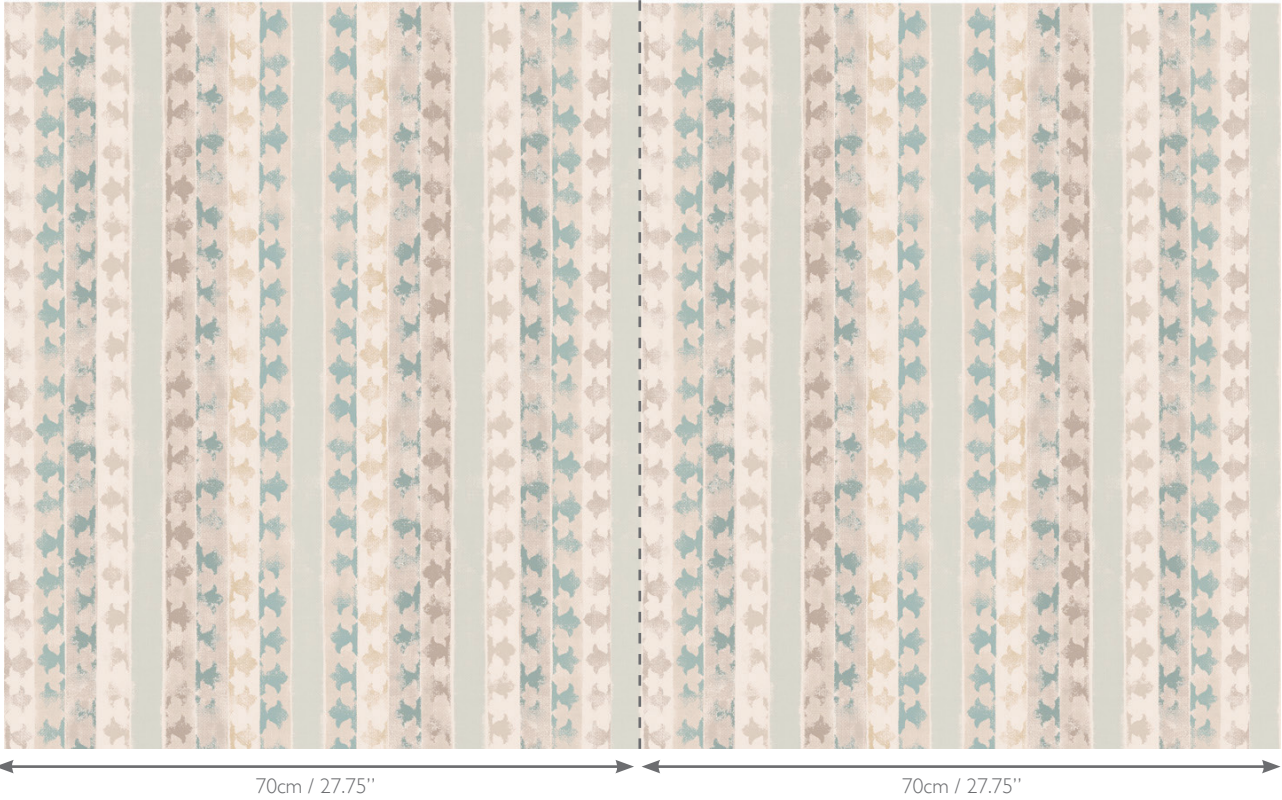

MADEAUX

by Richard Smith

WALL COVERING

Jahan

01 Blue
W1700-01

Material

Non-Woven Paper

Width

70cm / 27.75"

Horizontal Repeat

70cm / 27.75" Straight

Vertical Repeat

73.6cm / 29"

Sold By

10 Metre Roll / 10.9 Yard Roll

Minimum

2 Rolls

Roll Dimensions

70cm x 10m
27.75" x 10.9y

COLOURS: 2 Available Colours

01 Blue

02 Red