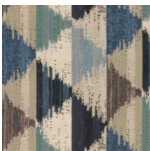

MADEAUX

by Richard Smith

Full Width: 144.5cm / 57"

WOVENS

Caravane

01 Blue
42222-100

Material

44% Cotton / 44% Viscose (Cv) / 8%
Polyamide (Pa) / 4% Polyester (Pes)

Horizontal Repeat

48cm / 19"

Sold By

Metres / Yards

Usage

Upholstery
30,000 Rubs

Width

144.5cm / 57"

Vertical Repeat

15.5cm / 6.25"

Minimum

2 Metres / 2 Yards

Care

Dry Clean Only

COLOURS: 1 Available Colour

01 Blue