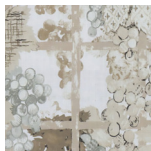

02 Sandstone