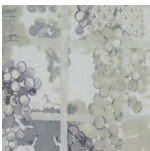

Care

Dry Clean Only

COLOURS: 2 Available Colours

01 Amythest