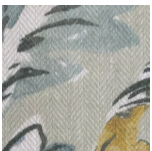

#### Care

Dry Clean Only

COLOURS: 2 Available Colours

01 Gold & Blue

02 Red Earth