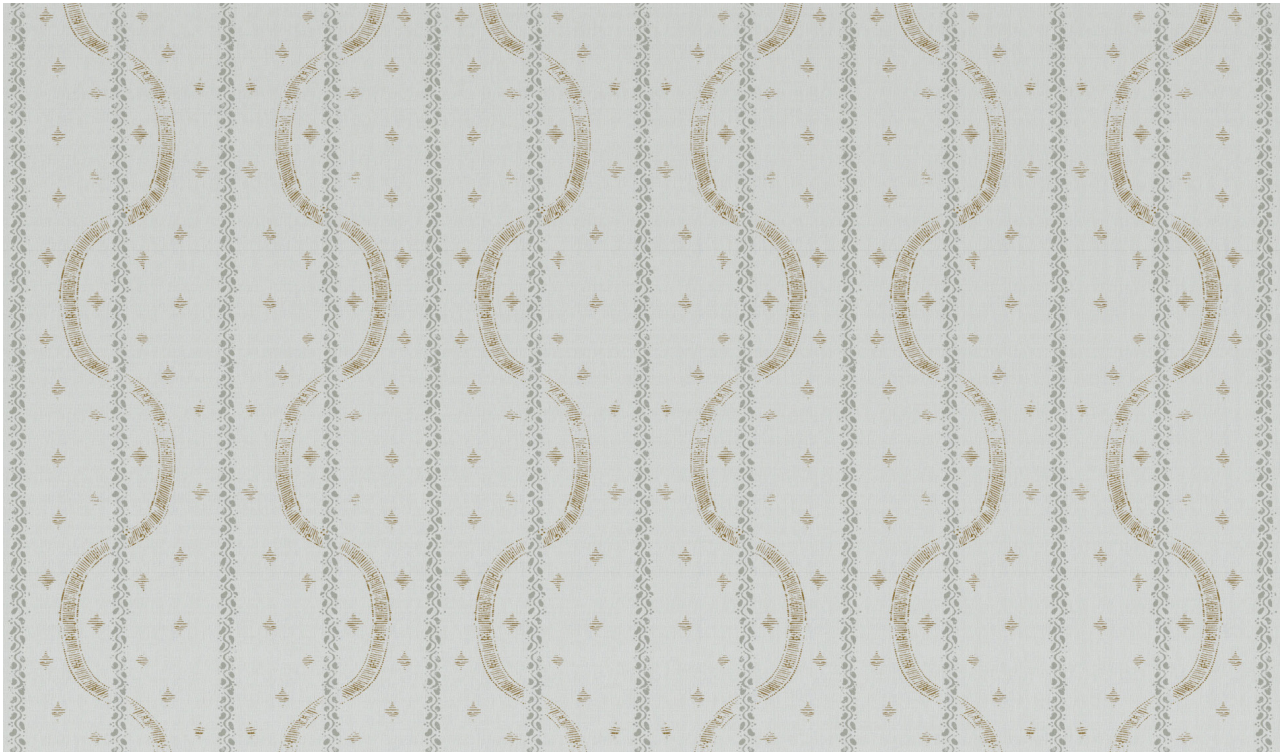

# MADEAUX

by Richard Smith

Full Width 140cm / 55.25"

## PRINTS

*Miranda*

01 Mustard  
42198-105

Knit backing recommended for  
light upholstery

## Material

100% Linen

## Horizontal Repeat

44.5cm / 17.75"