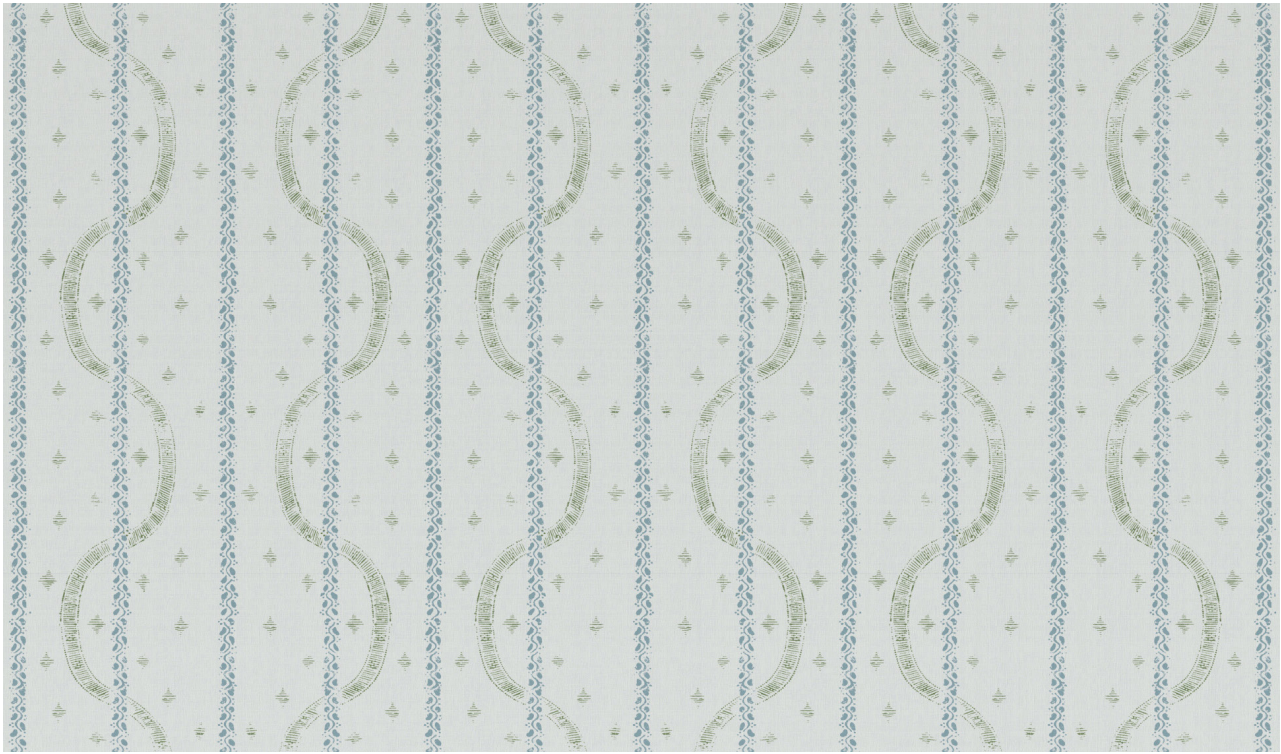

# MADEAUX

by Richard Smith

Full Width 140cm / 55.25"

## PRINTS

*Miranda*

02 Moss  
42198-100

Knit backing recommended for  
light upholstery

## Material

100% Linen

## Horizontal Repeat

44.5cm / 17.75"