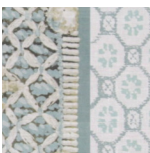

Care

Dry Clean Only

COLOURS: 2 Available Colours

01 Duck Egg