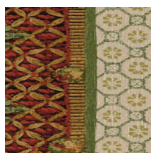

## Care

Dry Clean Only

COLOURS: 2 Available Colours

01 Duck Egg

02 Crimson