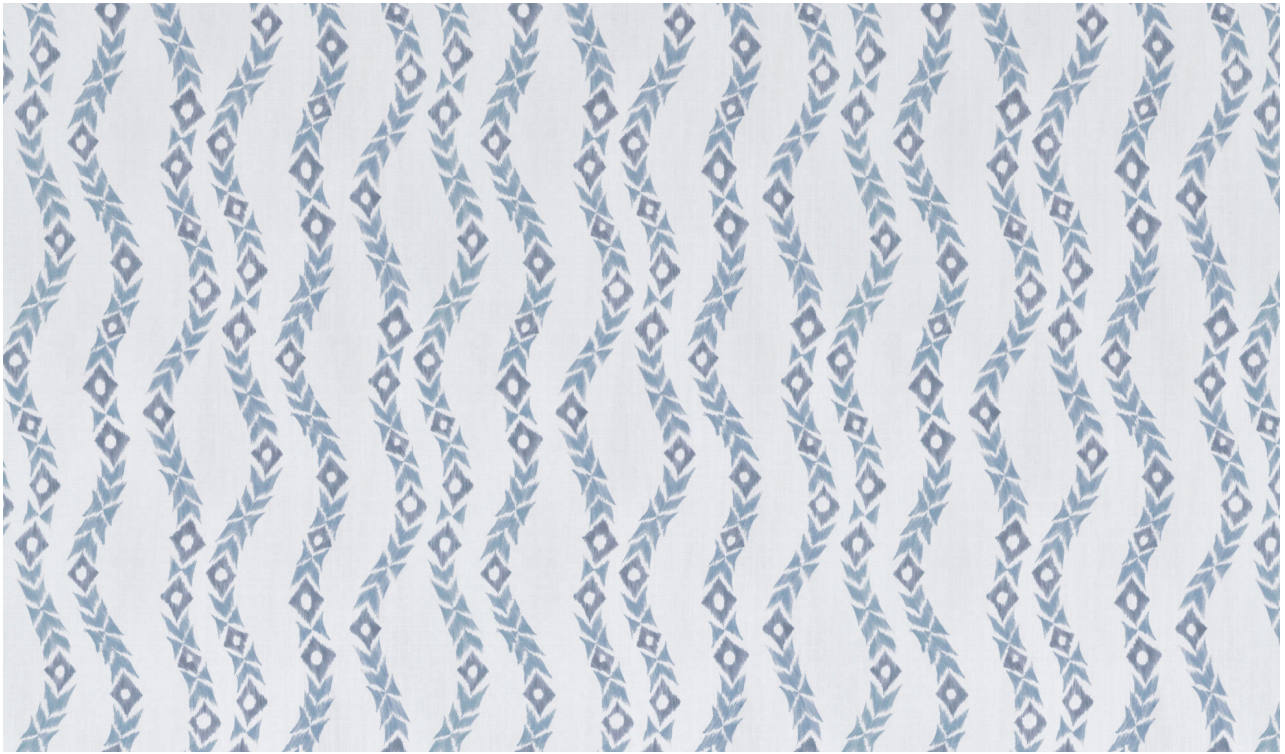

MADEAUX

by Richard Smith

Full Width 139.5cm / 55"

PRINTS

Tangleweed

02 Ocean
42256-105

Knit backing recommended for
light upholstery

Material

90% Cotton / 10% Linen

Horizontal Repeat

45cm / 17.75"

Sold By

Metres / Yards

Usage

Draperies / Light Upholstery
20,000 Rubs

Width

139.5cm / 55"

Vertical Repeat

46.5cm / 18.5"

Minimum

2 Metres / 2 Yards

Care

Dry Clean Only

COLOURS: 4 Available Colours

01 Sand

02 Ocean

03 Kelp

04 Coral