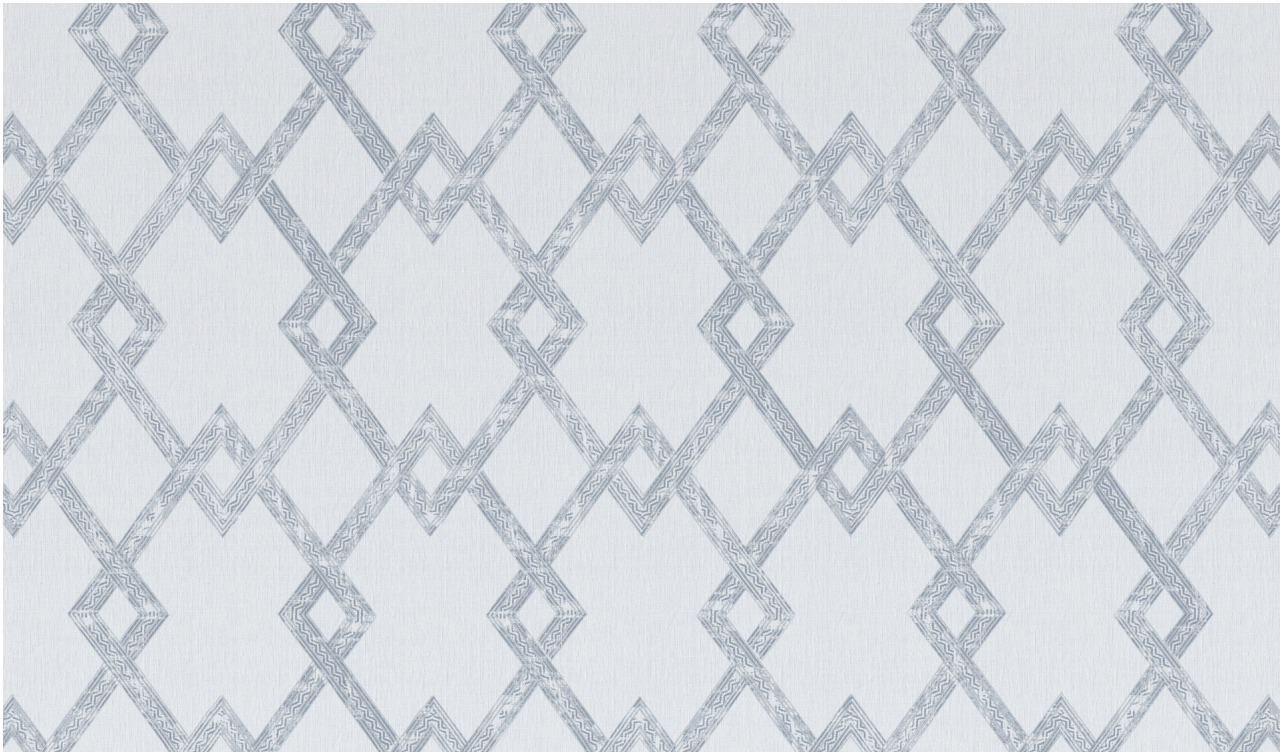

MADEAUX

by Richard Smith

Full Width 137cm / 54"

PRINTS

Treillage

01 Silver Cloud
42072-100

Knit backing recommended for
light upholstery

Material

100% Linen

Horizontal Repeat

44.5cm / 17.75"

Sold By

Metres / Yards

Usage

Drapery / Light Upholstery

Width

137cm / 54"

Vertical Repeat

62cm / 24.5"

Minimum

2 Metres / 2 Yards

Care

Dry Clean Only

COLOURS: 3 Available Colours