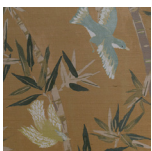

MADEAUX

by Richard Smith

85cm / 33.5"

WALL COVERING

Bamboo Grove

02 Tobacco Leaf
W4200-105

Material
Grasscloth

Horizontal Repeat
85cm / 33.5" Half Drop

Sold By
10 Metre Roll / 10.9 Yard Roll

Roll Dimensions
85cm x 10m
33.5" x 10.9y

Width
85cm / 33.5"

Vertical Repeat
134.5cm / 53"

Minimum
2 Rolls

COLOURS: 3 Available Colours

01 Old Gold

02 Tobacco Leaf