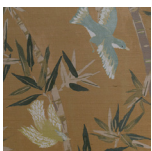

### *Bamboo Grove*

03 Blue Finch  
W4200-110

**Material**  
Grasscloth

**Horizontal Repeat**  
85cm / 33.5" Half Drop

**Sold By**  
10 Metre Roll / 10.9 Yard Roll

**Roll Dimensions**  
85cm x 10m  
33.5" x 10.9y

**Width**  
85cm / 33.5"

**Vertical Repeat**  
134.5cm / 53"

**Minimum**  
2 Rolls

COLOURS: 3 Available Colours

01 Old Gold

02 Tobacco Leaf

03 Blue Finch