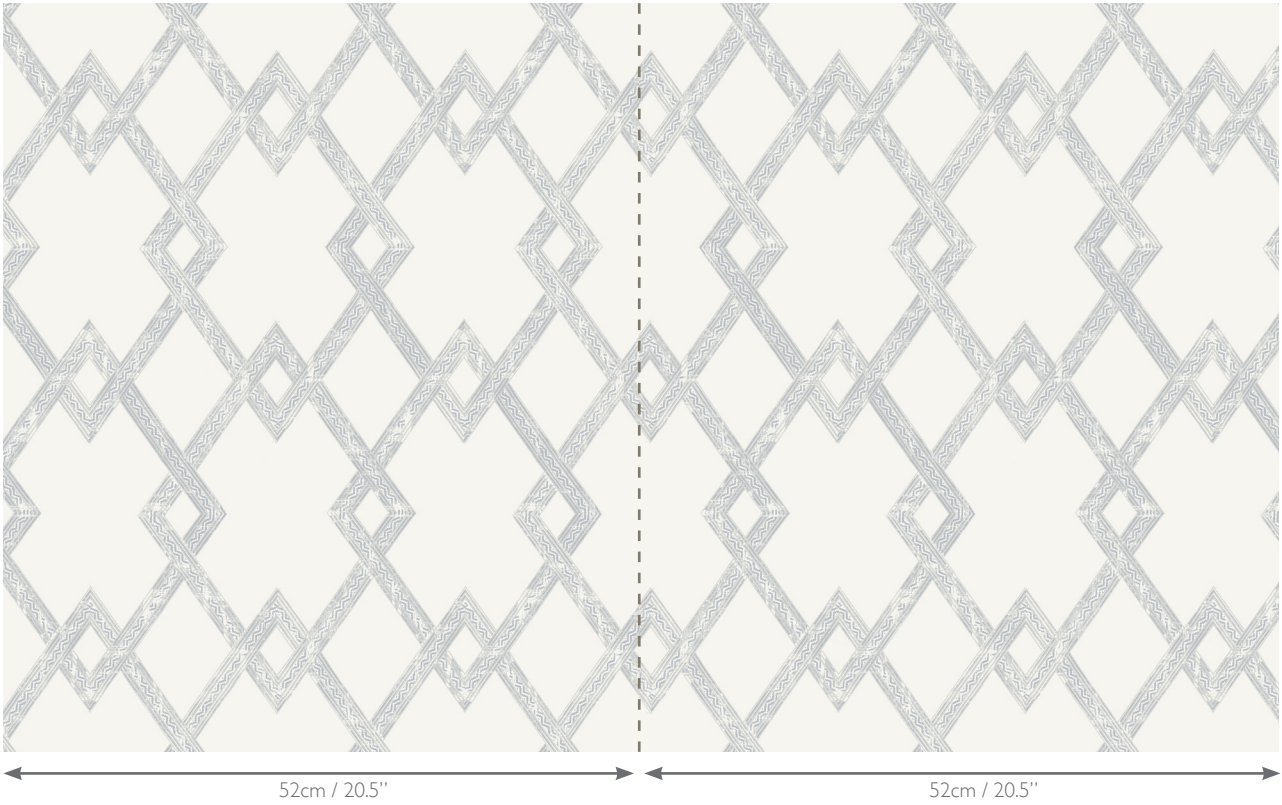

## WALL COVERING

#### Width

52cm / 20.5"

#### Horizontal Repeat

52cm / 20.5"

#### Roll Dimensions

52cm x 10m

20.5" x 10.9y

COLOURS: 3 Available Colours

01 Silver Cloud

02 Sage

03 Clay