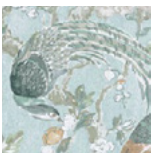

139cm / 54.7"

Vertical Repeat

103cm / 40.6" Half Drop

Minimum

2 Metres / 2 Yards

Care

Wipe Clean or Dry Clean.
Stain Resistant Finish

COLOURS: 6 Available Colours

01 Morning Light

02 Moss & Clay

03 Midnight Forest (Glazed)

04 Golden Teal (Glazed)

05 Opal (Linen)

06 Summer Breeze (Indoor/Outdoor)