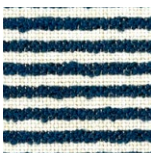

137.5cm / 54.25"

Vertical Repeat

Stripe Height: 1cm / 0.5"

Minimum

2 Metres / 2 Yards

Care

Wash at 30°C. Line dry only.
Cool iron on reverse.

COLOURS: 3 Available Colours

01 Marine

02 Rouge

03 Noir