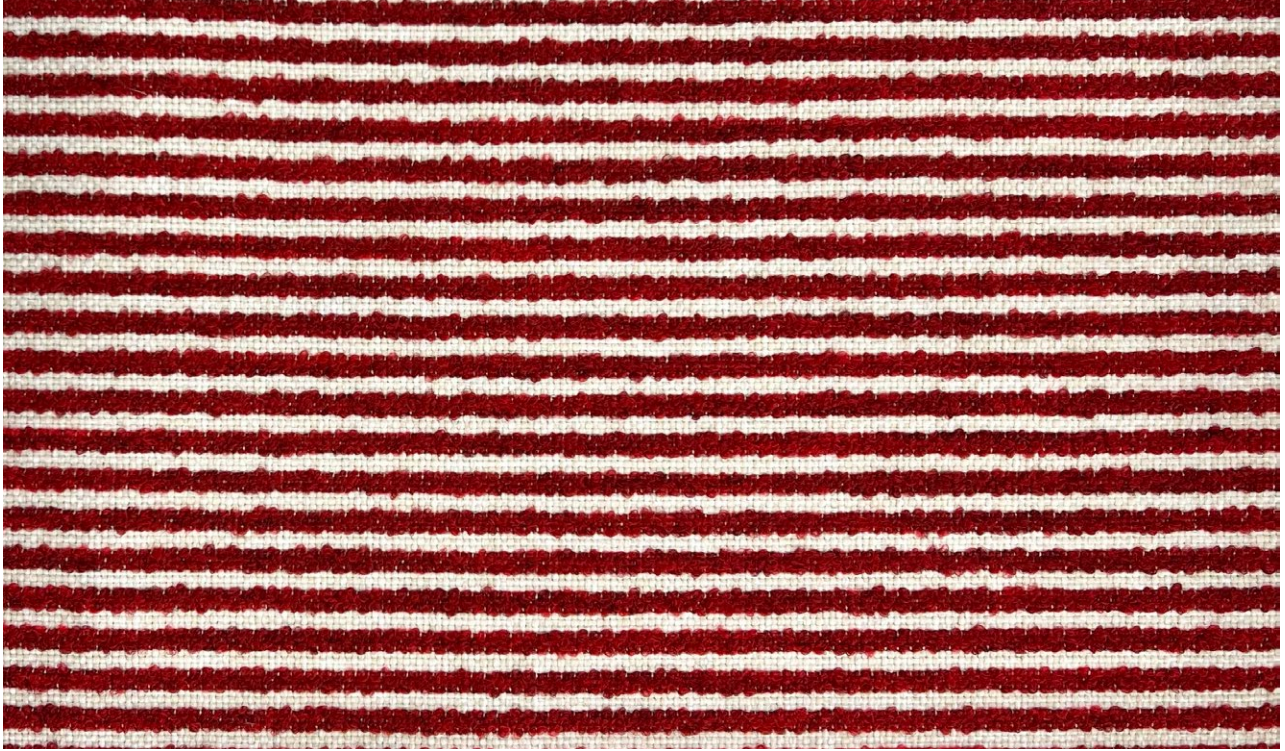

MADEAUX

by Richard Smith

Area Shown 30cm / 12"

INDOOR / OUTDOOR WOVENS

Boulevard Stripe

02 Rouge
42300-105

Martindale: 40,000

Material

100% Outdoor Polyolefin

Horizontal Repeat

n/a

Sold By

Metres / Yards

Usage

Upholstery

Width

137.5cm / 54.25"

Vertical Repeat

Stripe Height: 1cm / 0.5"

Minimum

2 Metres / 2 Yards

Care

Wash at 30°C. Line dry only.
Cool iron on reverse.

COLOURS: 3 Available Colours

01 Marine

02 Rouge

03 Noir