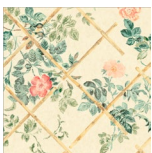

10 Metre Roll / 10.9 Yard Roll

Match

Half Drop

Roll Dimensions

70cm x 10m
27.5" x 10.9y

Minimum

2 Rolls

COLOURS: 3 Available Colours