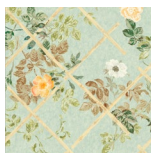

10 Metre Roll / 10.9 Yard Roll

Match

Half Drop

Roll Dimensions

70cm x 10m
27.5" x 10.9y

Minimum

2 Rolls

COLOURS: 3 Available Colours

01 Cream/Pink

02 Duck Egg

03 Verdure