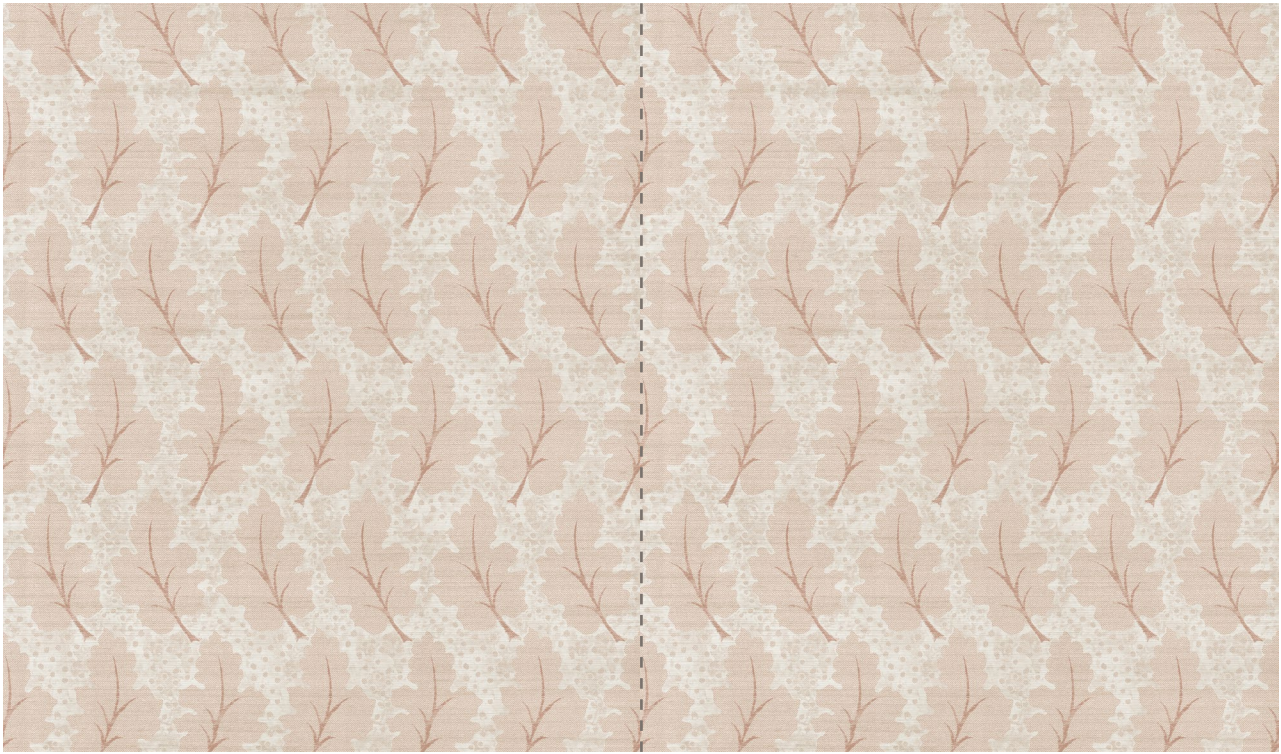

MADEAUX

by Richard Smith

Full Width 85cm / 33.5"

Full Width 85cm / 33.5"

WALLCOVERING

Tempus Grasscloth

02 Plaster
W4300-105

Material

Sisal Grasscloth

Horizontal Repeat

28.5cm / 11.25"

Sold By

10 Metre Roll / 10.9 Yard Roll

Roll Dimensions

85cm x 10m
33.5" x 10.9y

Width

85cm / 33.5"

Vertical Repeat

37cm / 14.5"

Match

Straight

Minimum

2 Rolls

COLOURS: 3 Available Colours