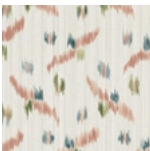

55% Linen / 45% Cotton

Horizontal Repeat

44cm / 17.25"

Sold By

Metres / Yards

Usage

Drapery

Width

135cm / 53.25"

Vertical Repeat

30cm / 12"

Minimum

2 Metres / 2 Yards

Care

Dry Clean

COLOURS: 2 Available Colours