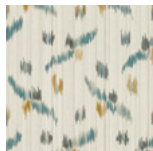

MADEAUX

by Richard Smith

Full Width 135cm / 53.25"

INDOOR PRINT

Merveilles

02 Ocean
42346-105

Martindale: 20,000

Material

55% Linen / 45% Cotton

Horizontal Repeat

44cm / 17.25"

Sold By

Metres / Yards

Usage

Drapery

Width

135cm / 53.25"

Vertical Repeat

30cm / 12"

Minimum

2 Metres / 2 Yards

Care

Dry Clean

COLOURS: 2 Available Colours

02 Ocean