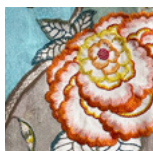

Vertical Repeat

75cm / 29.5"

Minimum

2 Metres / 2 Yards

Care

Dry Clean

COLOURS: 1 Available Colour

01 Petal