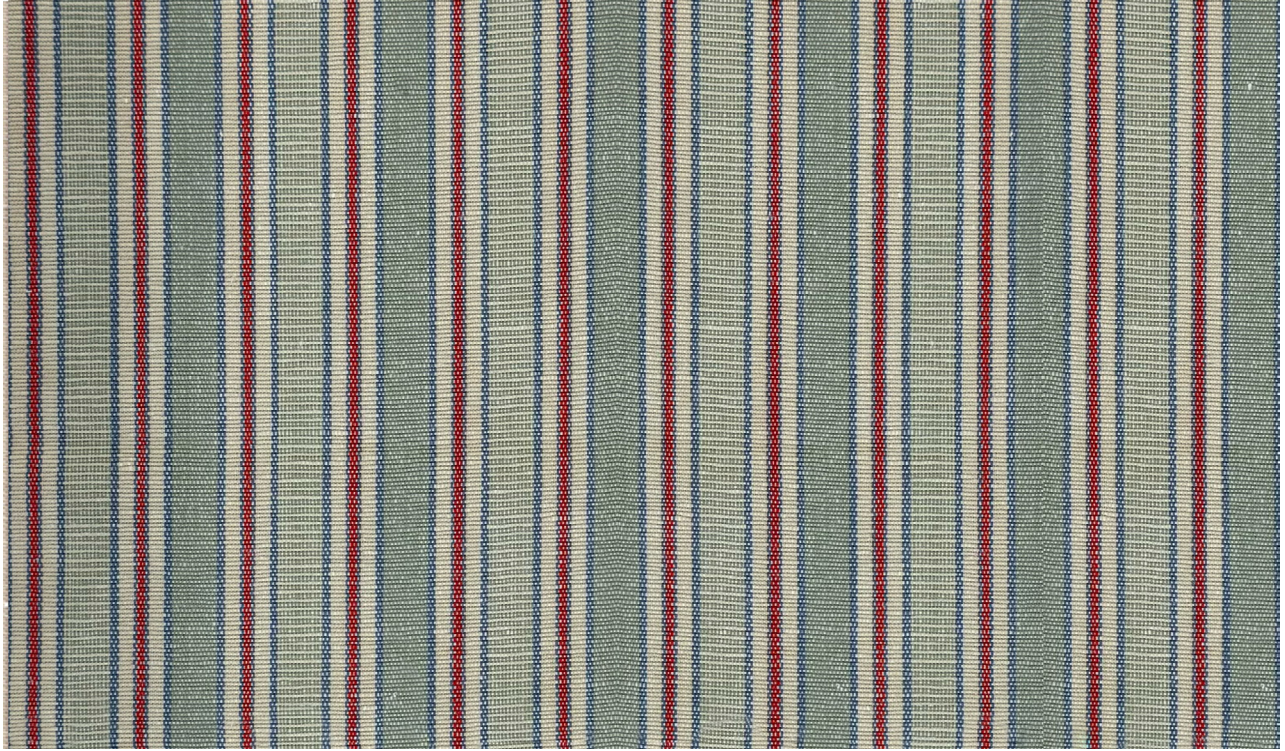

# MADEAUX

by Richard Smith

Area Shown: 30cm / 12"

### *Covehurst Stripe*

06 Red Spruce  
42020-125

Martindale: 30,000

#### Material

50% Wool / 50% Linen

## COLOURS: 6 Available Colours

01 Sandy Cove

02 Celery/  
Seafoam

03 Indigo/Sky

04 Ocean/Fawn

05 Driftwood/  
Coral

06 Red Spruce